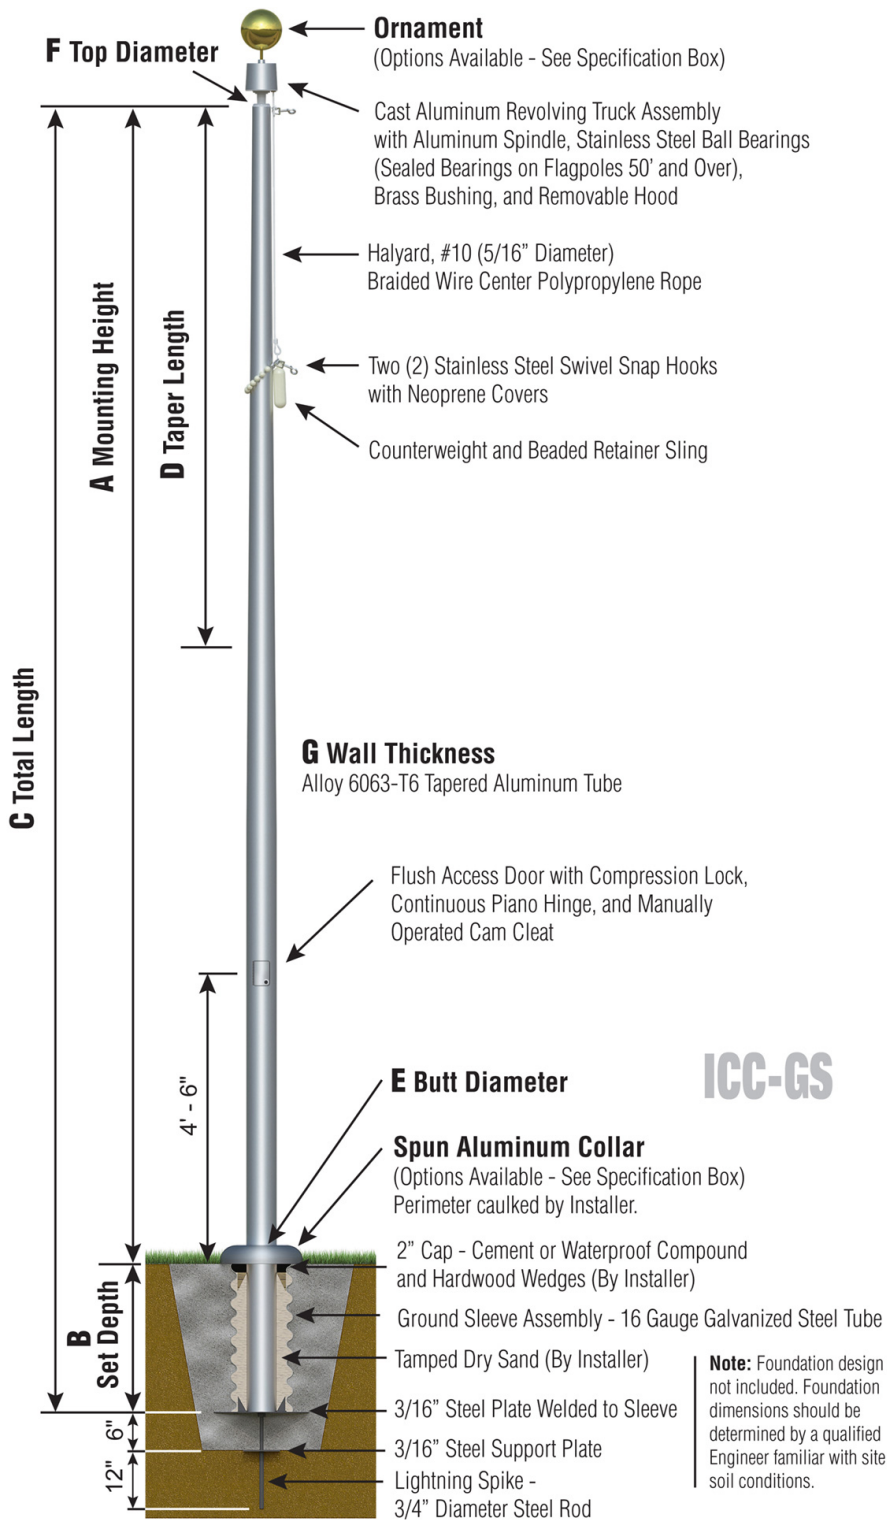

Monarch Series - ICC
 Internal Cam Cleat
 Rope Halyard
 Ground Set Installation

ICC35D71 - 02

Gold Anodized

Satin Aluminum

Spun Collar

Accessory Specifications
Satin Aluminum (02), Standard Gold Anodized Ball (90056-004), Standard Spun Collar (94508-005)

Specifications
A. Mounting Height: 35'
B. Set Depth: 3'-6"
C. Total Length: 38'-6"
D. Taper Length: 19'-3"
E. Butt Diameter: 7.000"
F. Top Diameter: 3.500"
G. Wall Thickness: 0.188"
Flagpole Sections: 1
Flagpole Weight: 261 lbs.
Max Flag Size: 6' x 10'
Max Wind Speed w/ Flag: 105 mph
Max Wind Speed No Flag: 160 mph