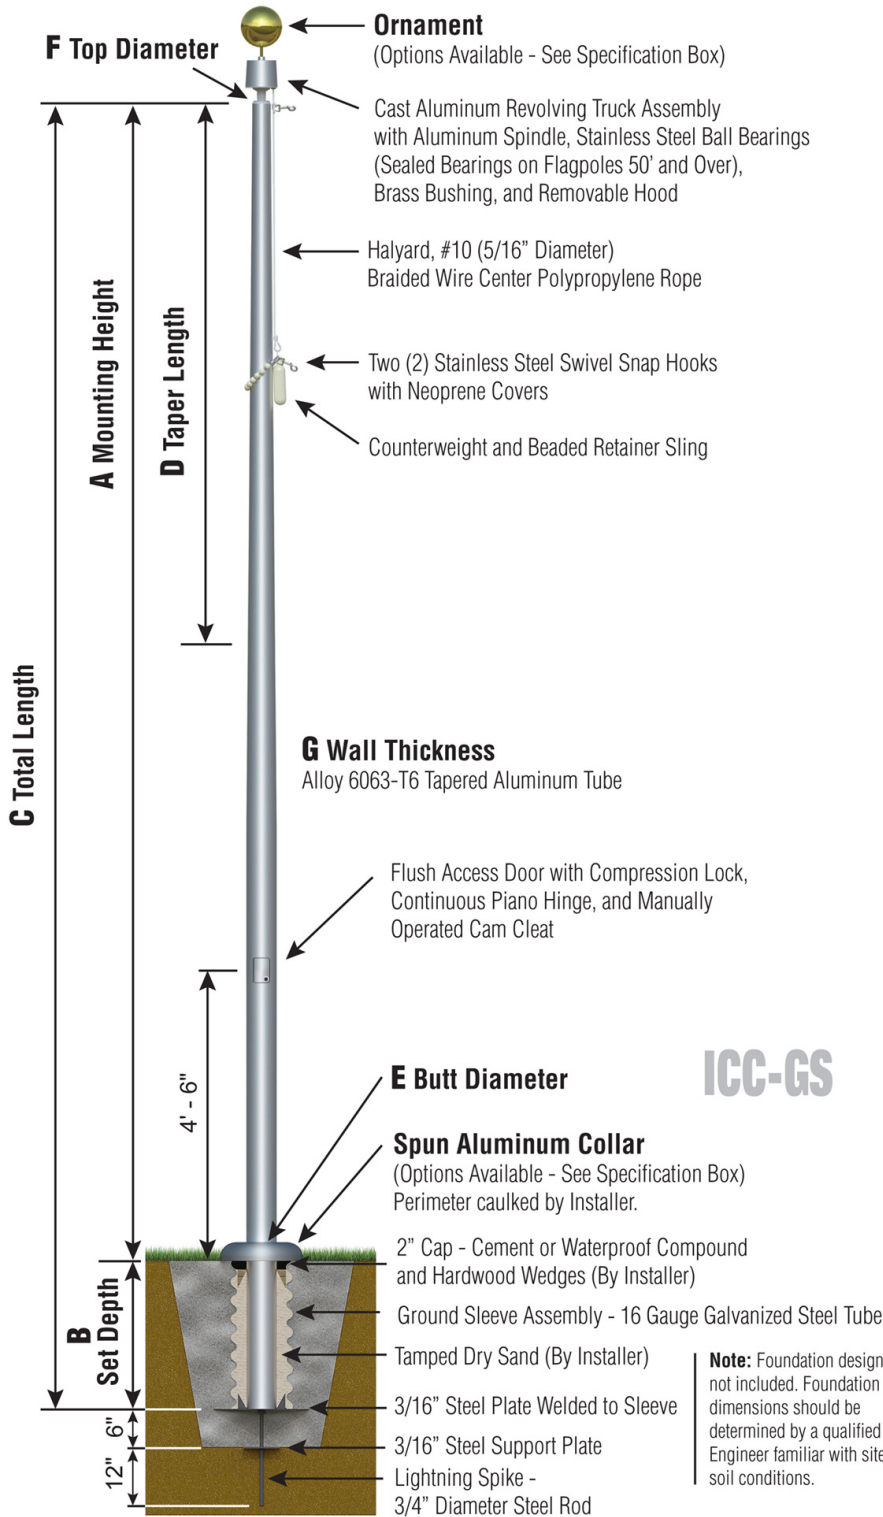

Monarch Series - ICC
 Internal Cam Cleat
 Rope Halyard
 Ground Set Installation

ICC35C71 - 02

Gold Anodized

Satin Aluminum

Spun Collar

Accessory Specifications
Satin Aluminum (02), Standard Gold Anodized Ball (90056-004), Standard Spun Collar (94508-005)

Specifications
A. Mounting Height: 35'
B. Set Depth: 3'-6"
C. Total Length: 38'-6"
D. Taper Length: 19'-3"
E. Butt Diameter: 7.000"
F. Top Diameter: 3.500"
G. Wall Thickness: 0.156"
Flagpole Sections: 1
Flagpole Weight: 234 lbs.
Max Flag Size: 6' x 10'
Max Wind Speed w/ Flag: 95 mph
Max Wind Speed No Flag: 135 mph